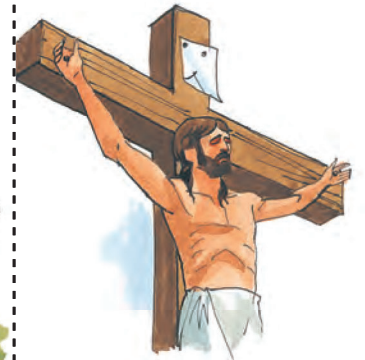

God's Timing

Jesus' Return

The Arrest of Jesus

Jesus' Ministry

The coming of the Holy Spirit

Jesus' Ascension

The Crucifixion

Cut out the boxes, on the right, that represent events that are important to Christians. Then glue them in the correct order that they happened, in the timeline below. Draw yourself in the space the represents where we are in the timeline.

About 40 days after
the crucifixion

The Promised Gift

A Future Event

you may be alive when Christ returns?