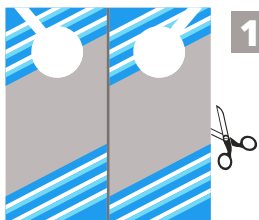

Door Hanger

1 Cutout

2 Fold, Tape, Glue

3 Hang on Door Handle. Go Pray